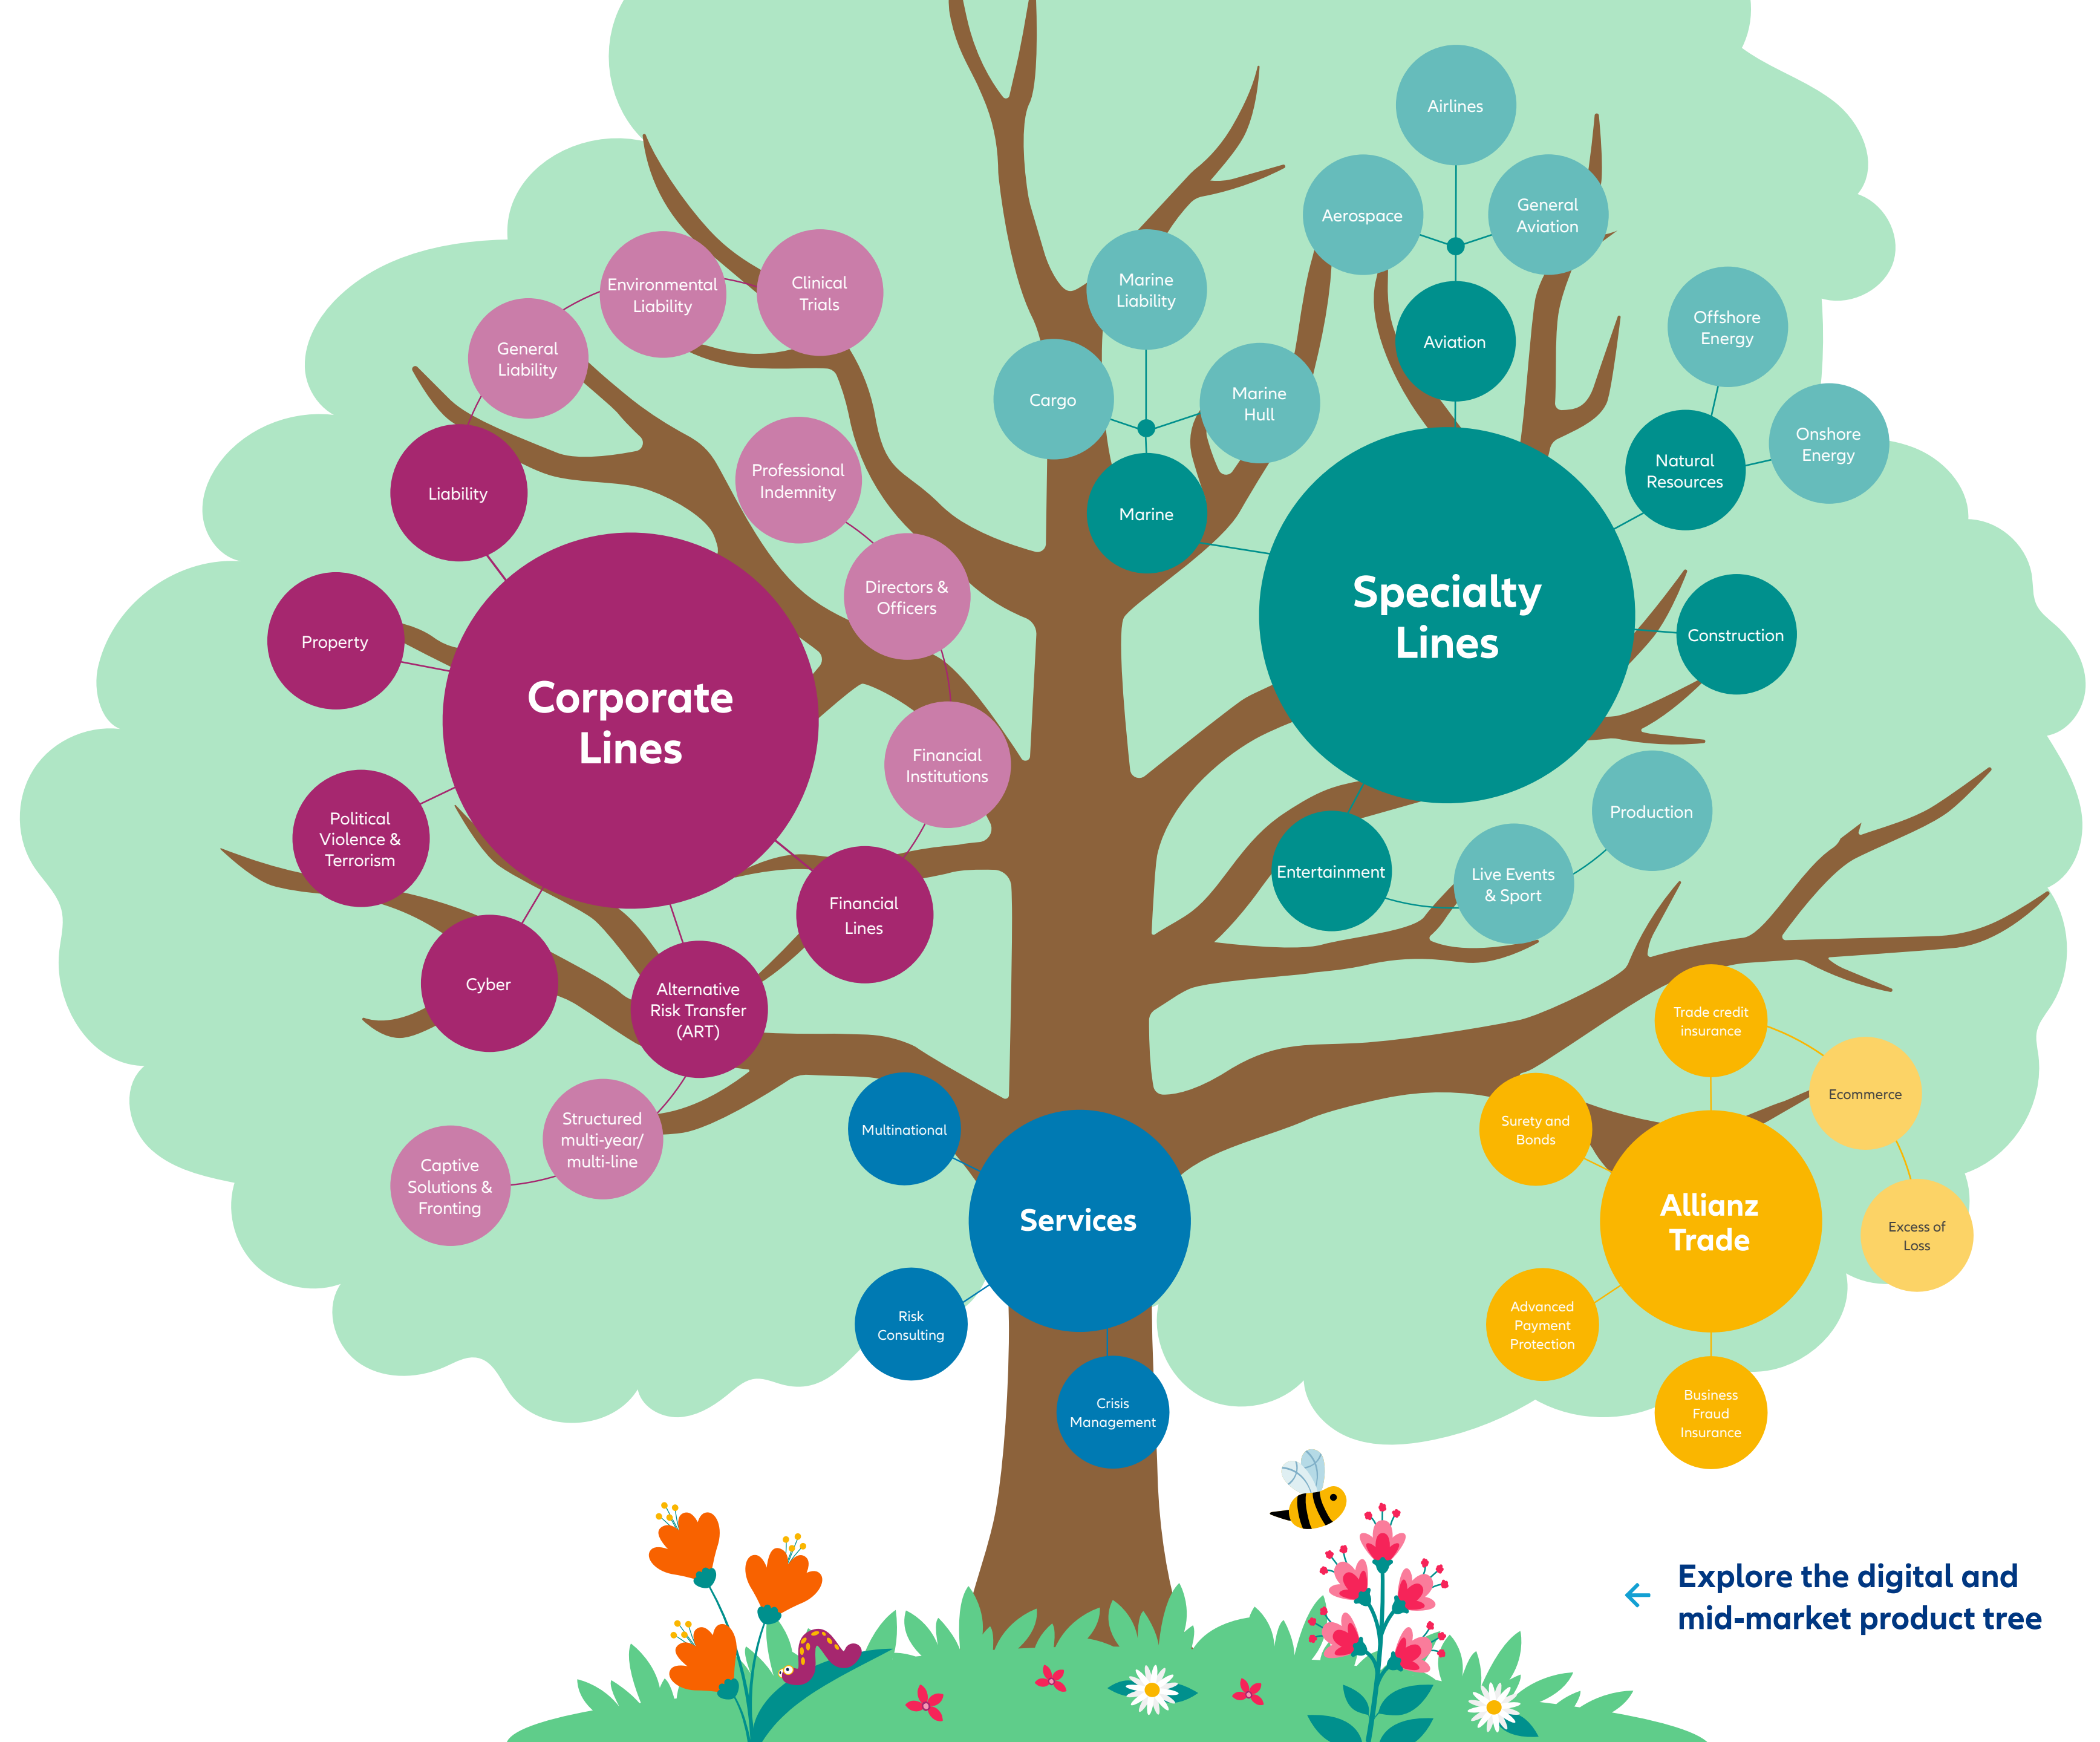

Allianz Commercial's product tree for Digital and Mid-Market

Click on any of our products to read about our appetite for digital and mid-market.

Explore the Large Corporate and Specialty product tree →

Allianz Commercial's product tree for Large Corporate & Specialty

Click on any of our Large Corporate & Specialty products and services.

[Find out more](#) about our appetite in the UK.

For Intermediary Use

This document should be used for intermediary reference only, as it does not detail the conditions, limitations or exclusions of the cover. Please see the individual policy wordings for further details.

← Explore the digital and mid-market product tree