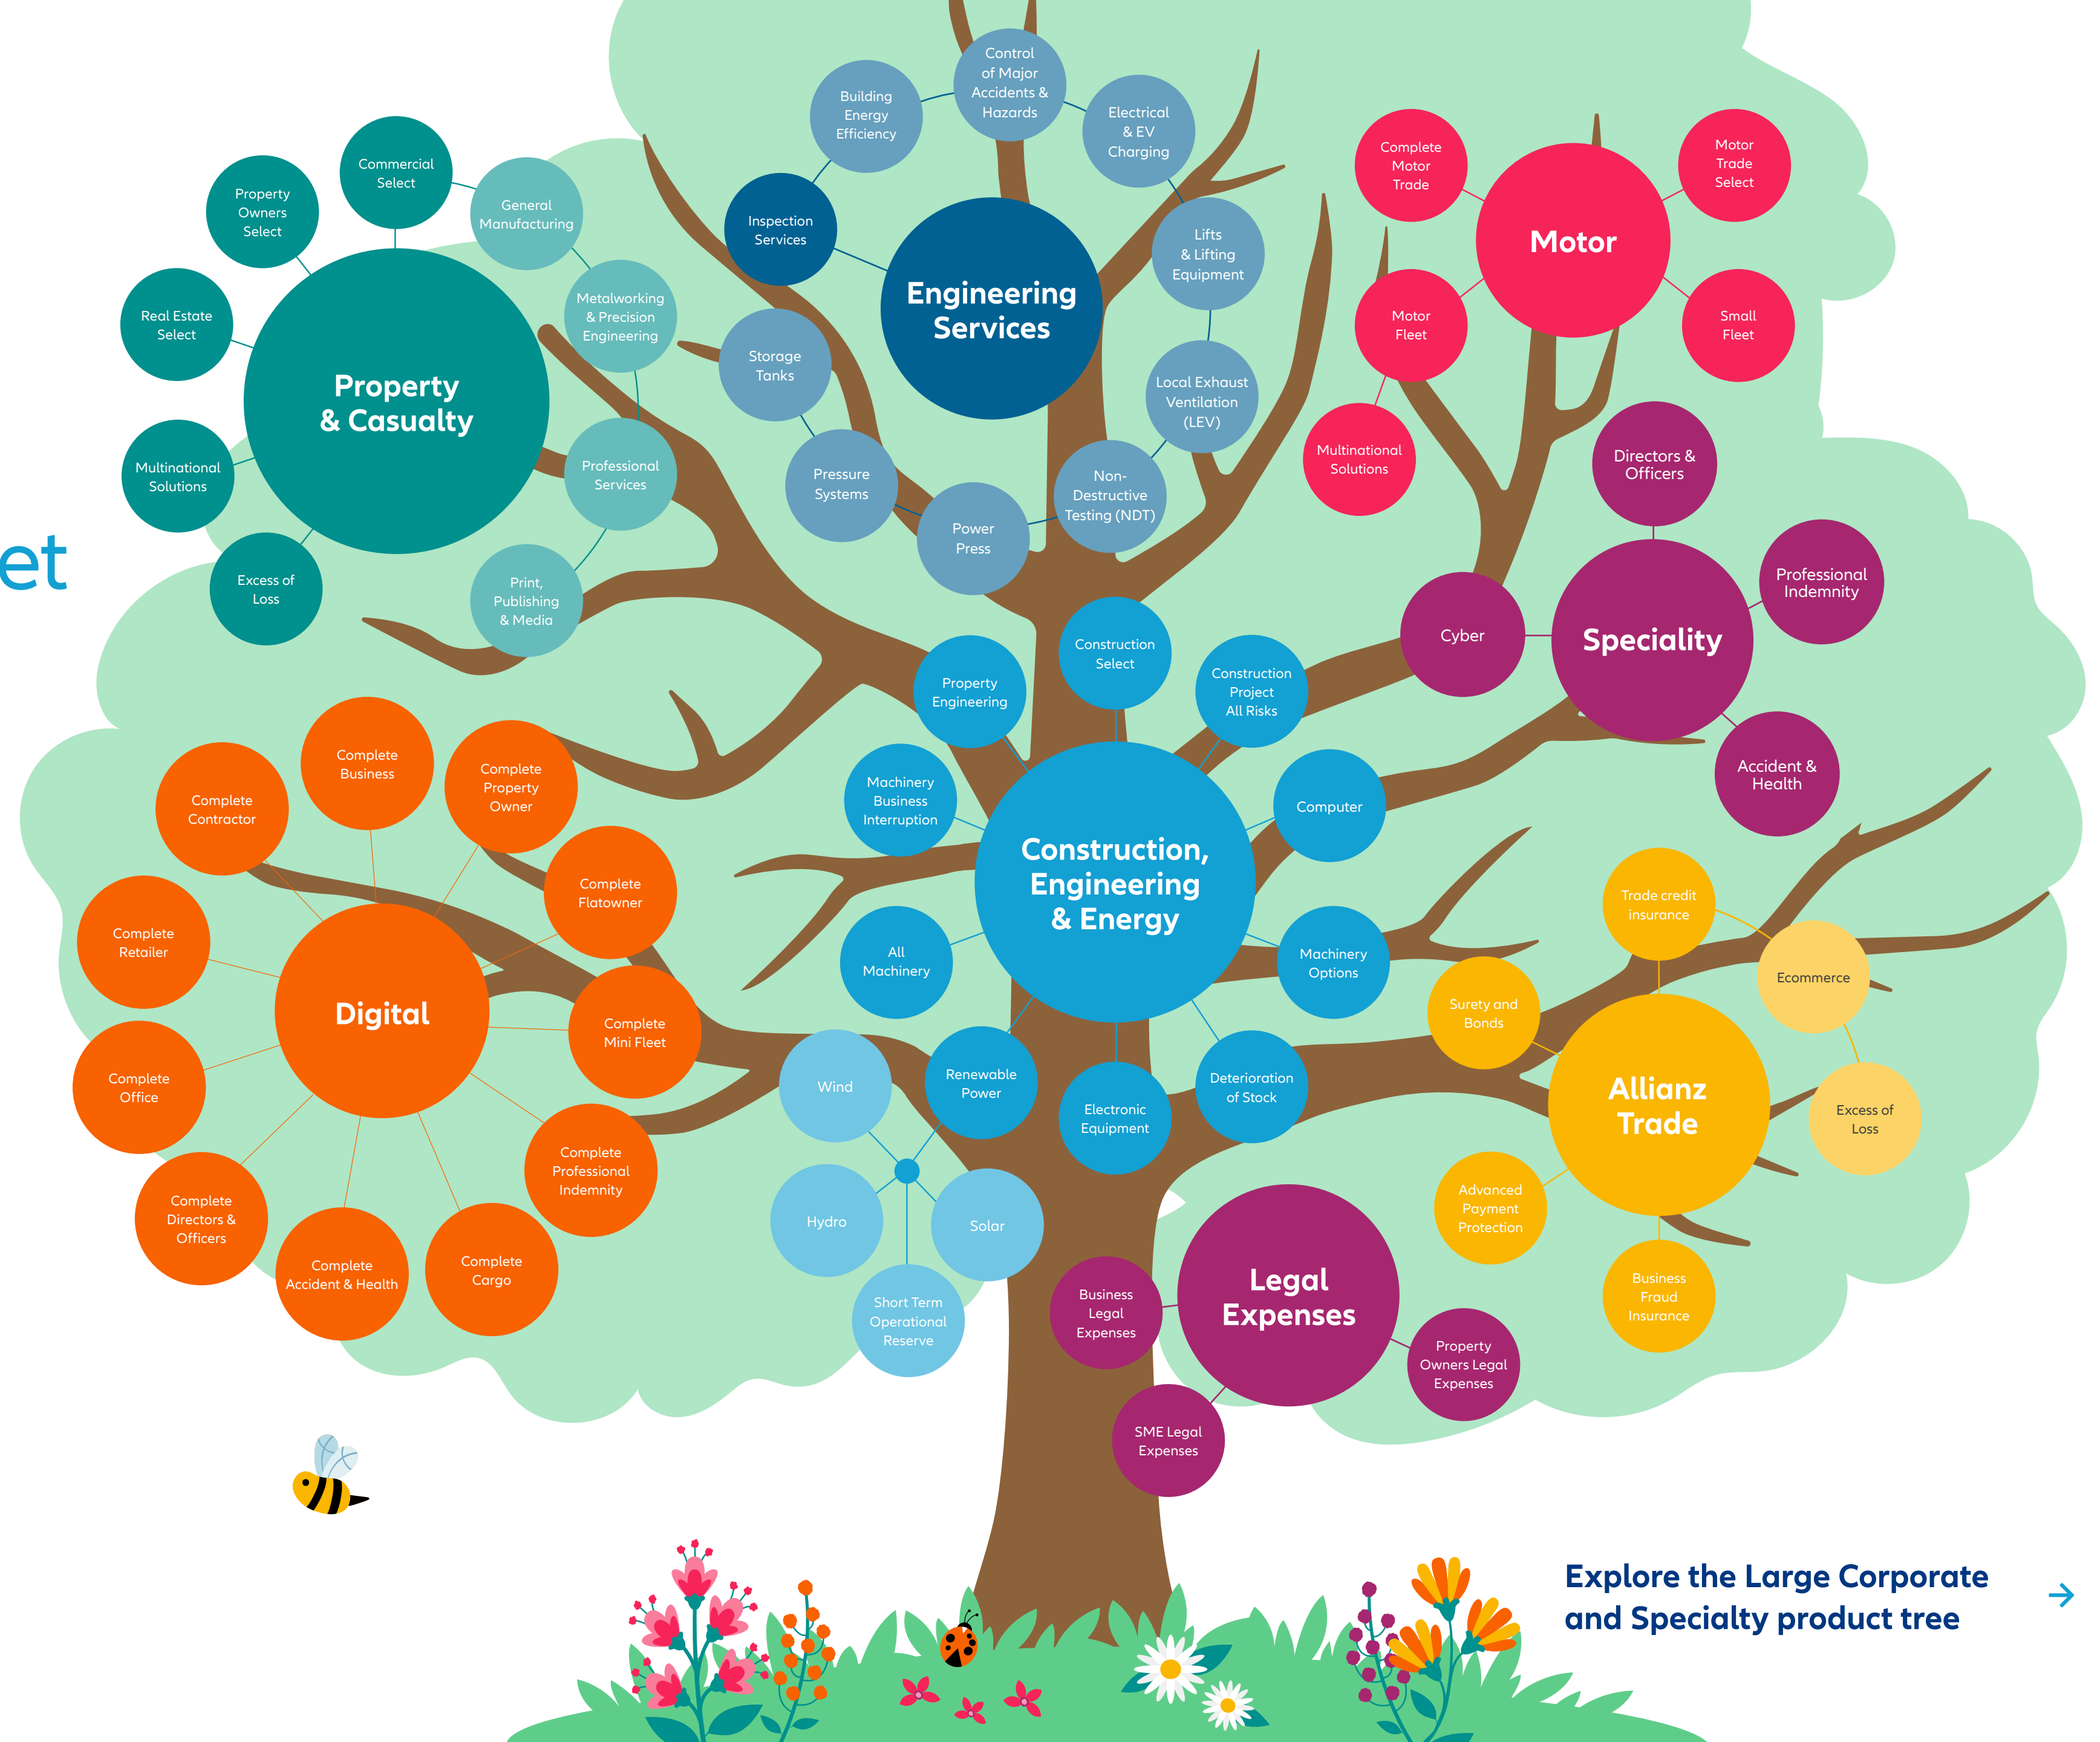

Allianz Commercial's product tree for Digital and Mid-Market

Click on any of our products to read about our appetite for digital and mid-market.

Explore the Large Corporate and Specialty product tree →

Allianz Commercial's product tree for Large Corporate & Specialty

Click on any of our Large Corporate & Specialty products and services.

[Find out more](#) about our appetite in the UK.

For Intermediary Use

This document should be used for intermediary reference only, as it does not detail the conditions, limitations or exclusions of the cover. Please see the individual policy wordings for further details.

← Explore the digital and mid-market product tree